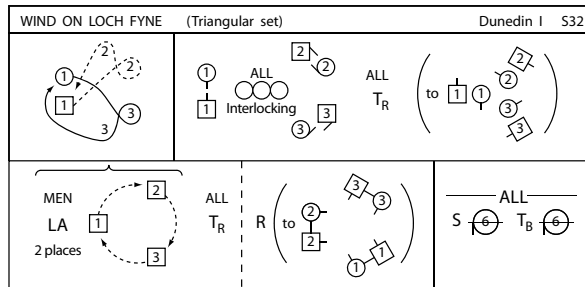

ROCKING STEP

WOMEN

STRATHSPEY CHORUS — 16 bars —

REEL — ALL — CHAIN | T_R2 R

REEL CHORUS — 16 bars —

FIFTY YEARS ON XLIII J40

2nd chord

DBL. FIGS. 8