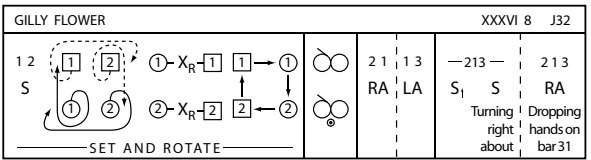

ROCKING STEP

WOMEN

STRATHSPEY CHORUS — 16 bars —

REEL — ALL — CHAIN | T_R2 R

REEL CHORUS — 16 bars —

FIFTY YEARS ON XLIII J40

2nd chord

DBL. FIGS. 8