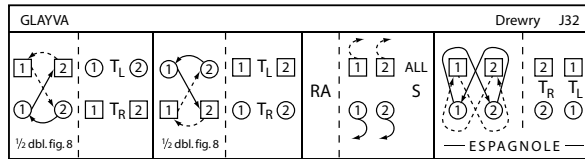

ROCKING STEP

WOMEN

STRATHSPEY CHORUS — 16 bars —

REEL — ALL — CHAIN | T_R2 R

REEL CHORUS — 16 bars —

FIFTY YEARS ON XLIII J40

2nd chord

DBL. FIGS. 8