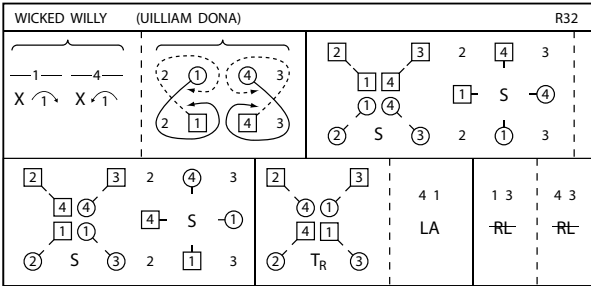

TOURBILLON

POLHARROW BURN (5 couples) Foss R32

WHIGMALEERIES R32

STAFFIN HARVEST RSCDS 1978 S32

REVEREND JOHN MACFARLANE XXXVII 1 R32

FESTIVAL FLING XLIV R32

SCHIEHALLION (Square set) S64 + R64

STRATHSPEY — ALL — CHAIN | HS R

ROCKING STEP

WOMEN

STRATHSPEY CHORUS — 16 bars —

REEL — ALL — CHAIN | T_R2 R

REEL CHORUS — 16 bars —

FIFTY YEARS ON XLIII J40

2nd chord

DBL. FIGS. 8