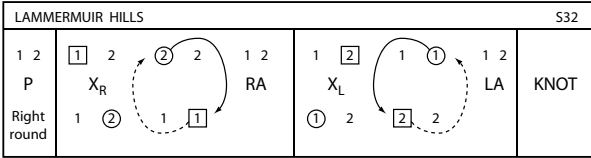

ROCKING STEP

WOMEN

STRATHSPEY CHORUS — 16 bars —

REEL — ALL — CHAIN | T_R2 R

REEL CHORUS — 16 bars —

FIFTY YEARS ON XLIII J40

2nd chord

DBL. FIGS. 8